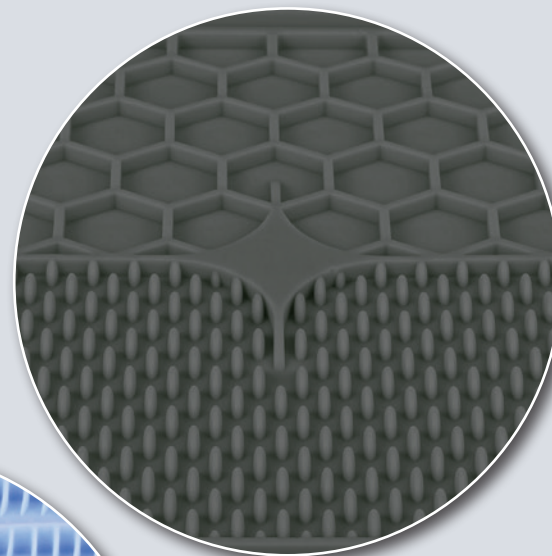

+ VÝHODY SILIKONU

- Vydrží i vysoké teploty
- Odolný proti vodě
- Odolný proti natržení
- Antimikrobiální, hladký a hygienický povrch
- Antistatický
- Neklouže
- K opakovanému použití
- Snadné mytí v myčce nádobí
- Recyklovatelný