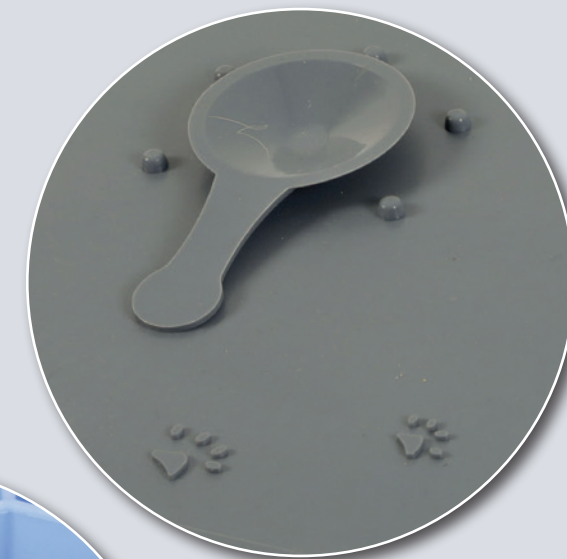

+ VÝHODY SILIKONU

- Vydrží i vysoké teploty
- Odolný proti vodě
- Odolný proti natržení
- Antimikrobiální, hladký a hygienický povrch
- Antistatický
- Neklouže
- K opakovanému použití
- Snadné mytí v myčce nádobí
- Recyklovatelný